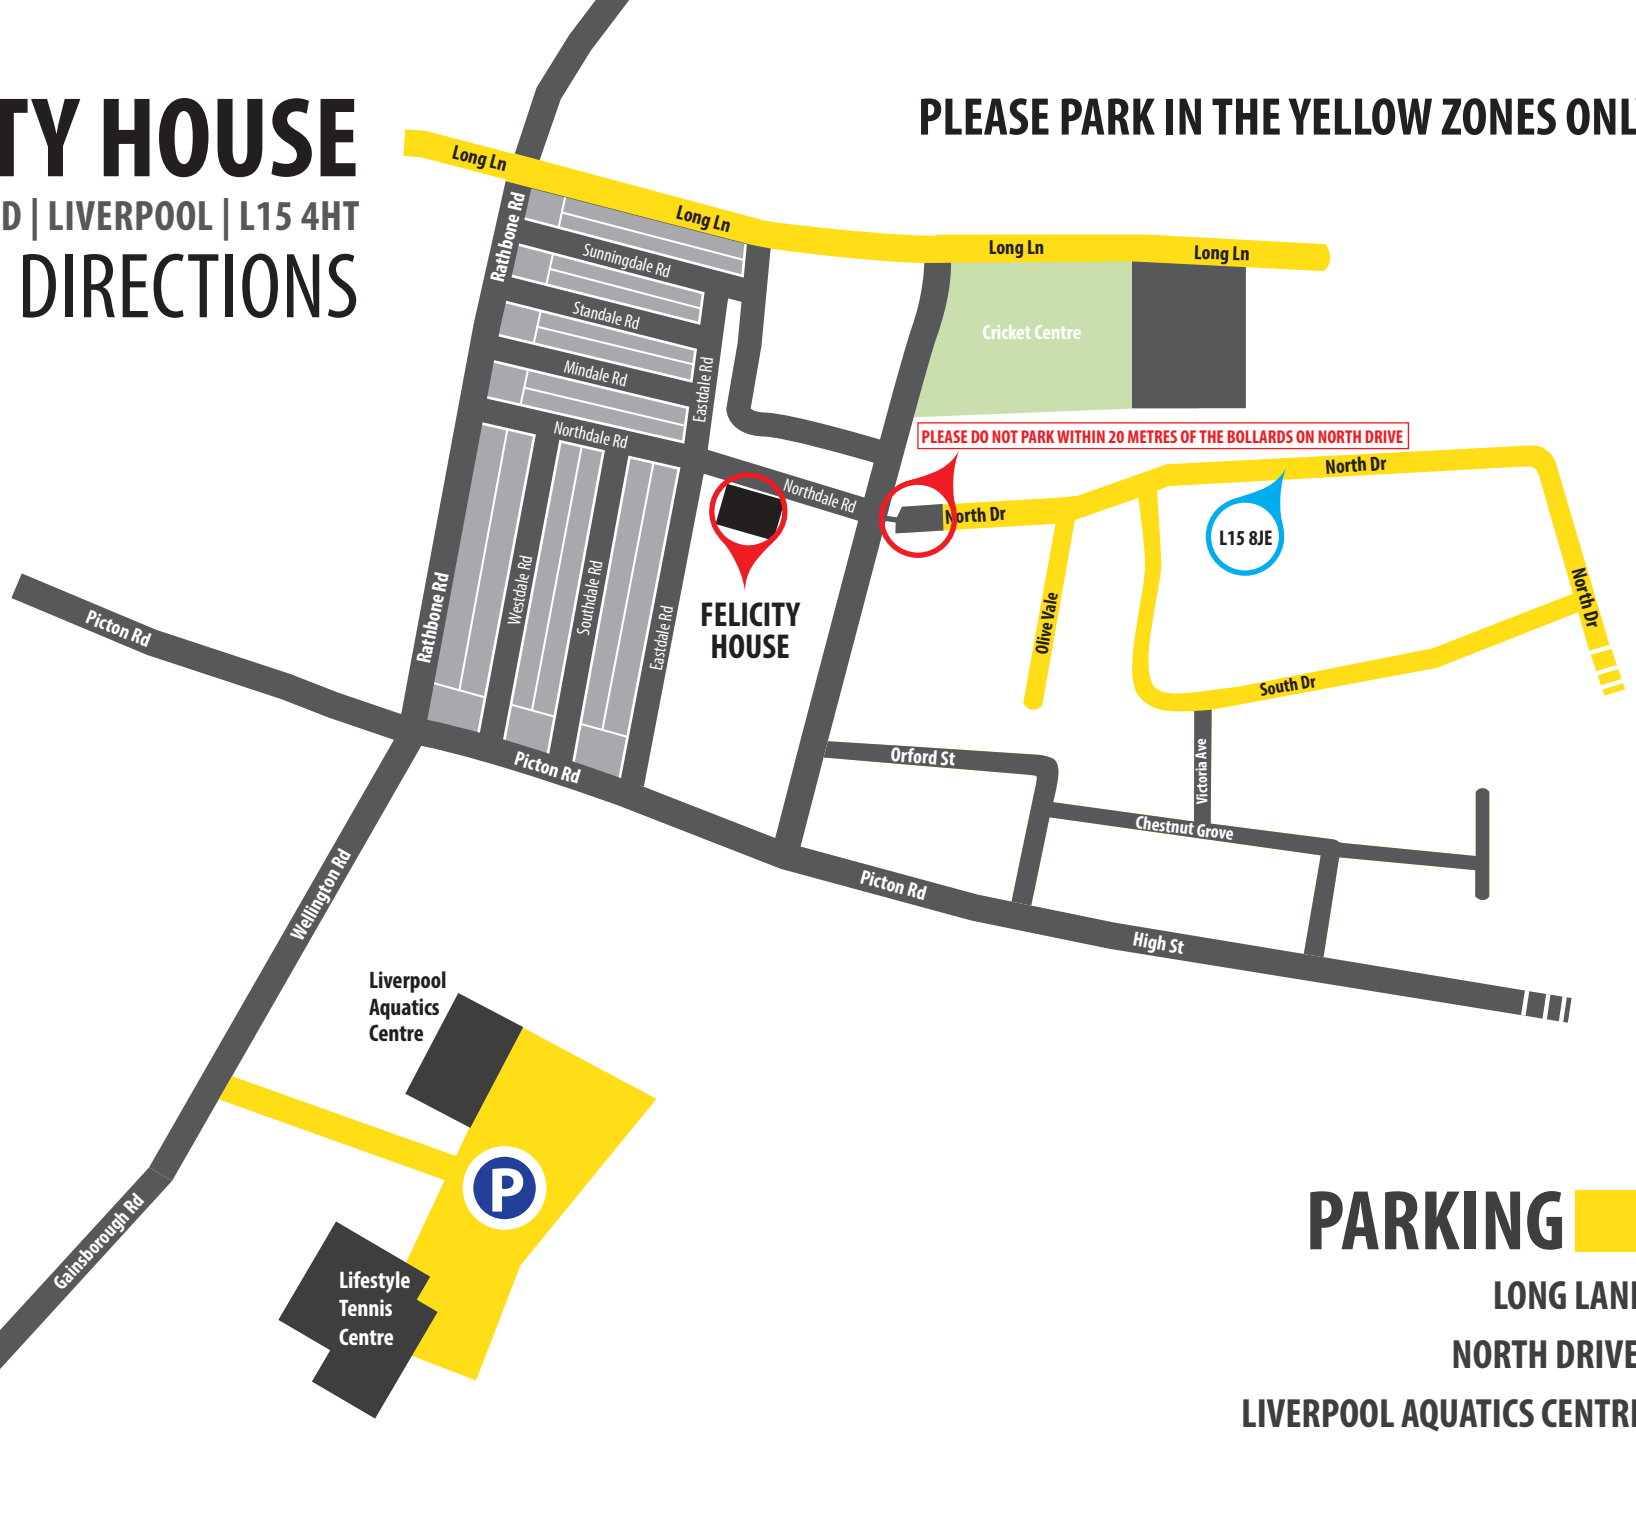

FELICITY HOUSE

NORTHDAL ROAD | LIVERPOOL | L15 4HT

PARKING DIRECTIONS

PLEASE PARK IN THE YELLOW ZONES ONLY

PARKING

- LONG LANE ·
- NORTH DRIVE ·
- LIVERPOOL AQUATICS CENTRE ·